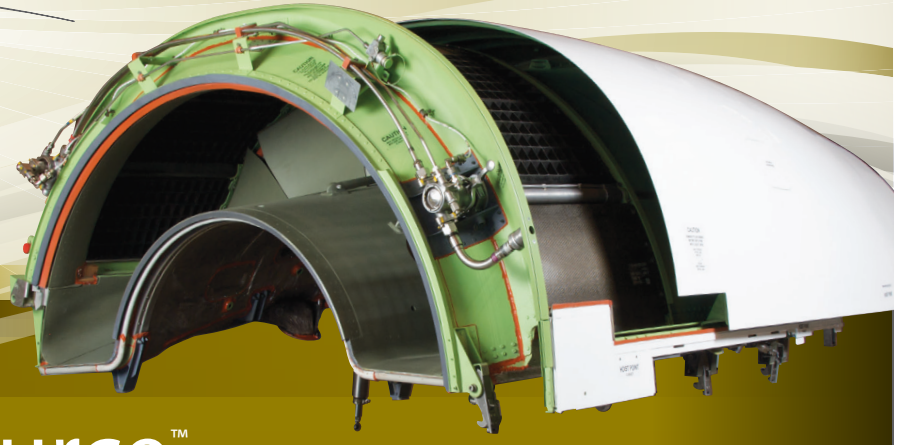

WORTHINGTON™
MRO CENTER

The Trusted Source™ for **MRO Services**

**Aim High
Inspire Confidence
Deliver Results**

Worthington MRO Center is a new leader in composite aircraft structures repair and support services. Our Team of experts custom design component maintenance and inventory strategies, taking advantage of the ever changing aircraft marketplace by offering spares and repair solutions in conjunction with your fleet operational plans. As a strategic resource for nacelle, flight control, exhaust system and line replacement components, we offer a wide array of services to support your operations. A few basic principles guide everything we do: Aim High, Inspire Confidence and Deliver Results. This is the formula that fuels our customer focus — it's what we call "The Worthington Way."