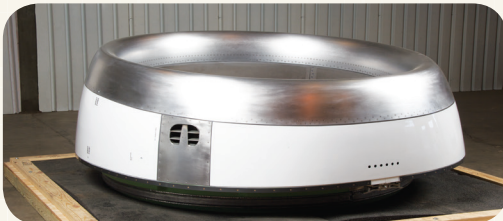

Maintenance Services & Spares Support

Rotable Pools: Buy, Lease & Exchange

- Complete Aircraft Sets of Nacelles
- Major Sub-Assembly Line Replacement Units
- AOG Support 24/7